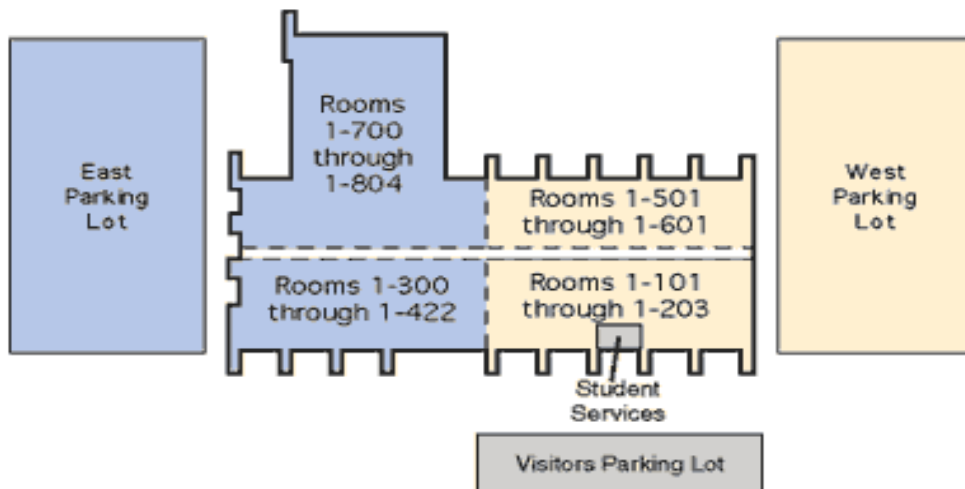

Map to DCTC

From The Northwest:

I-35W South to County Rd 42;
 11 miles East on County Rd 42;
 DCTC is on the right side of the road.

From The Northeast:

I-494 to Hwy52;
 South on Hwy52/55 to County Rd 42;
 2 miles West on County Rd 42;
 DCTC is on the left side of the road.

From The Southeast:

Hwy52/55 to County Rd 42;
 2 miles West on County Rd 42;
 DCTC is on the left side of the road.

From The Southwest:

I-35E to County Rd 42;
 11 miles East on County Rd 42;
 DCTC is on the right side of the road.

DCTC Site Map

When entering the building for CAC meetings, use the **west entrance and west parking lot.**
 After entering the building, continue straight ahead on the lower level.
 The **Dakota Room** will be on your right just past the flight of stairs.